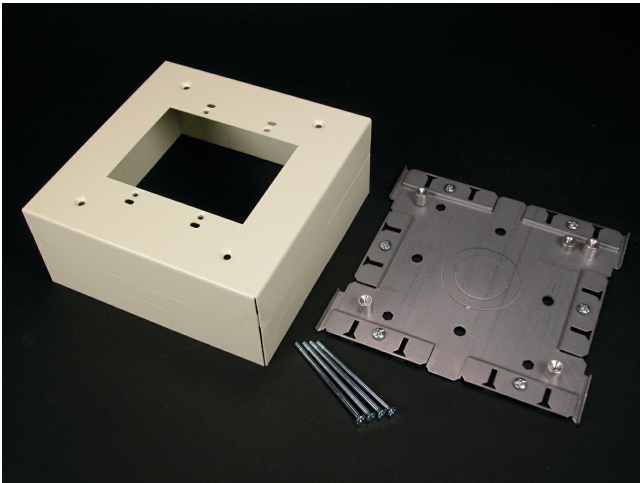

Wiremold
3000 Extra Deep Switch and Receptacle Box Fitting
Part No. V3044-2

Two-gang. For standard 30A, 50A, and 60A receptacles. Four sides of cover have one set of combination twistouts for 3000 Series Raceway. Hole cut in cover: 3 3/4" x 2 7/8" (95mm x 73mm). Base has five 1/2" trade size KOs. NOTE: Certified to Canadian Safety Standards for sale in Canada. When ordering these products, change the "V" color prefix to "CV" or the "G" color prefix to "CG" to denote the Canadian versions.

Features & Benefits

Two-gang. For standard 30A, 50A, and 60A receptacles. Four sides of cover have one set of combination twistouts for 3000 Series Raceway. Hole cut in cover: 3 3/4" x 2 7/8" (95mm x 73mm). Base has five 1/2" trade size KOs. NOTE: Certified to Canadian Safety Standards for sale in Canada. When ordering these products, change the "V" color prefix to "CV" or the "G" color prefix to "CG" to denote the Canadian versions.

Specifications

General Info

Product Line	Wiremold	UPC Number	786776105469
Country Of Origin	United States	Application Sector	Commercial
Standard	cULus Listed Raceway:File E4376 Guide RJBT. Fittings: File E41751 Guide RJPR. Base & Blank Cover: Meets Article 386 of NEC. Meets Section 12-600 of CEC.	Type	Raceway