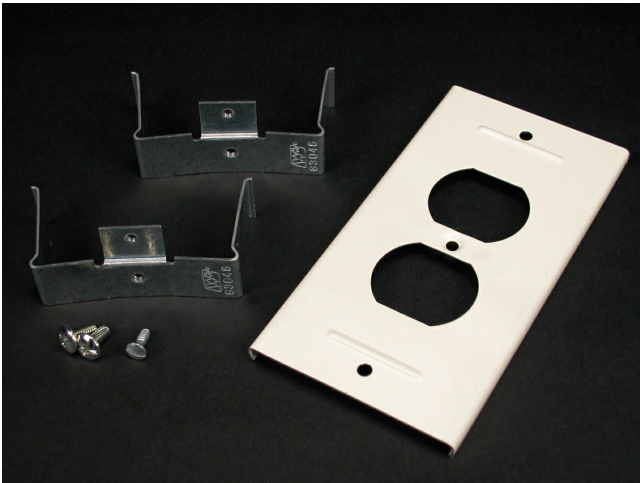

Wiremold  
3000 Duplex Receptacle Cover  
Part No. V3046BE

Installs commercially available 15A and 20A duplex receptacles or 106 style data frame into 3000 Series Raceway.

## Features & Benefits

Installs commercially available 15A and 20A duplex receptacles or 106 style data frame into 3000 Series Raceway.

### Dimensions

Product Length US	5.375 in
-------------------	----------