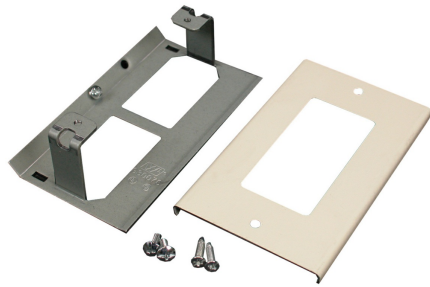

Wiremold
3000 Rectangular Decorator Receptacle Cover Fitting
Part No. V3048R

Installs commercially available 15A and 20A rectangular receptacles into 3000 Series Raceway. G3007C Device Bracket included. NOTE: Certified to Canadian Safety Standards for sale in Canada. When ordering these products, change the "V" color prefix to "CV" or the "G" color prefix to "CG" to denote the Canadian versions.

Features & Benefits

Installs commercially available 15A and 20A rectangular receptacles into 3000 Series Raceway. G3007C Device Bracket included. NOTE: Certified to Canadian Safety Standards for sale in Canada. When ordering these products, change the "V" color prefix to "CV" or the "G" color prefix to "CG" to denote the Canadian versions.

Specifications

General Info

Product Line	Wiremold	UPC Number	786776105346
Country Of Origin	United States	Application Sector	Commercial
Standard	cULus Listed Raceway:File E4376 Guide RJBT. Fittings: File E41751 Guide RJPR. Base & Blank Cover: Meets Article 386 of NEC. Meets Section 12-600 of CEC.	Type	Raceway

Dimensions

Product Length US 4.5 in

Buy American Act Compliance

NAFTA Yes

Additional Information

RoHS Conformant Yes Product Environmental Profile Yes

Technical Information

Voltage 600.0 V
