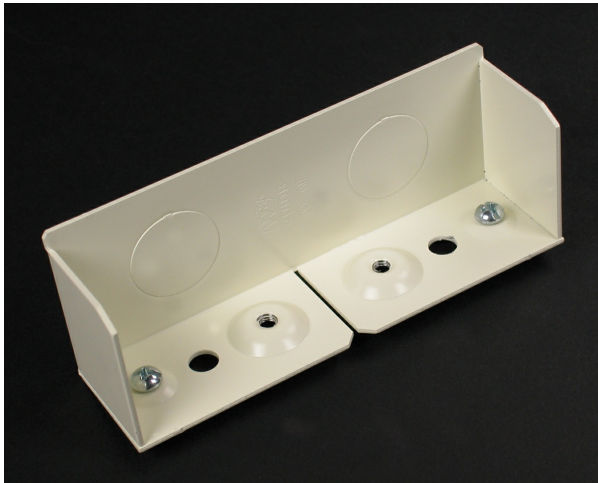

**Wiremold**  
**Wiremold 4000 Series Blank End Fitting, Ivory**  
Part No. V4010B

The Wiremold 4000 Series Raceway is the workhorse of surface cable raceway systems. The multiple channel cable raceway can be divided for multi-service applications and is ideal for all applications requiring a large cable capacity dual service steel raceway. Commercial, institutional and industrial applications all benefit from the Wiremold 4000 Series rigid steel construction and durable Ivory ScuffCoat finish. The Wiremold 4000 Series Raceway is also ideal for municipalities that require either all steel construction or prohibit nonmetallic cable management systems.

### General Info

Product Line	Wiremold	Color	Ivory
UPC Number	786776080506	Country Of Origin	United States
Application Sector	Commercial	Standard	cULus Listed Surface Metal Raceway: File E41751: Guide RJPR/RJPR7
Type	Raceway		

### Dimensions

Product Width US	4.63 in	Product Weight US	0.27 lb
Product Volume US	11.18 cu in	Product Depth US	1.38 in
Product Height US	1.75 in		