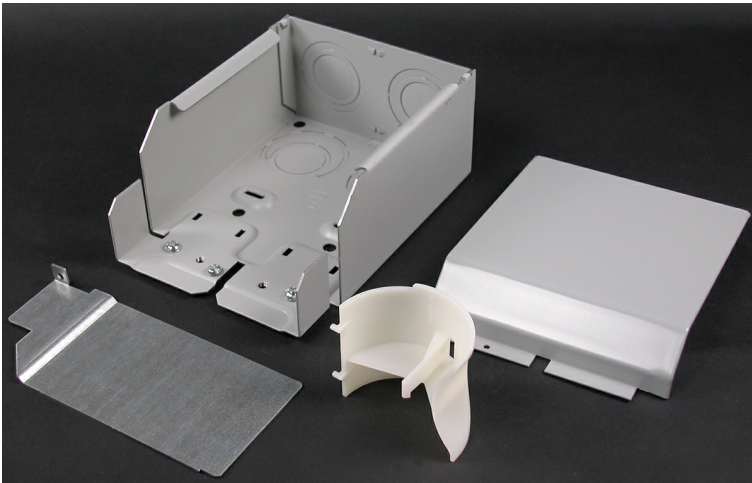

**Wiremold**  
**Wiremold 4000 Series Entrance End Fitting, Ivory**  
Part No. V4010DFO

The Wiremold 4000 Series Raceway is the workhorse of surface cable raceway systems. The multiple channel cable raceway can be divided for multi-service applications and is ideal for all applications requiring a large cable capacity dual service steel raceway. Commercial, institutional and industrial applications all benefit from the Wiremold 4000 Series rigid steel construction and durable Ivory ScuffCoat finish. The Wiremold 4000 Series Raceway is also ideal for municipalities that require either all steel construction or prohibit nonmetallic cable management systems.

## Features & Benefits

This product meets the material restrictions of RoHS

### Dimensions

Product Width US	6.63 in	Product Weight US	1.8 lb
Product Volume US	95.47 cu in	Product Depth US	2.88 in
Product Height US	5.0 in		