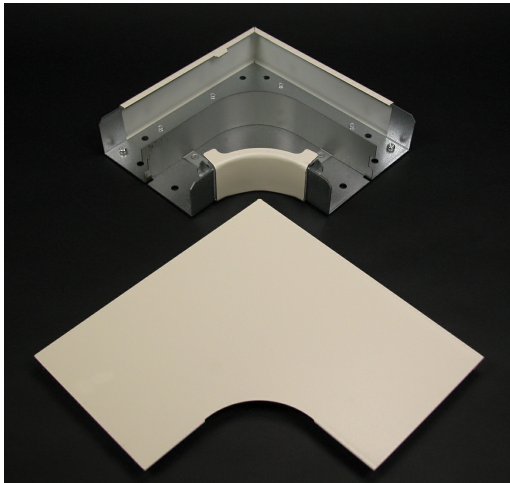

Wiremold
Wiremold 4000 Series Radiused Full Capacity Flat Elbow Fitting, Ivory
Part No. V4011FO

The Wiremold 4000 Series Raceway is the workhorse of surface cable raceway systems. The multiple channel cable raceway can be divided for multi-service applications and is ideal for all applications requiring a large cable capacity dual service steel raceway. Commercial, institutional and industrial applications all benefit from the Wiremold 4000 Series rigid steel construction and durable Ivory ScuffCoat finish. The Wiremold 4000 Series Raceway is also ideal for municipalities that require either all steel construction or prohibit nonmetallic cable management systems.

Features & Benefits

The Wiremold 4000 Series Raceway is the workhorse of surface cable raceway systems.

Commercial, institutional and industrial applications all benefit from the Wiremold 4000 Series rigid steel construction and durable Ivory ScuffCoat finish.

The multiple channel cable raceway can be divided for multi-service applications and is ideal for all applications requiring a large cable capacity dual service steel raceway.

The Wiremold 4000 Series Raceway is also ideal for municipalities that require either all steel construction or prohibit nonmetallic cable management systems.

Dimensions

Product Width US	8.75 in	Product Weight US	2.66 lb
Product Volume US	95.7 cu in	Product Depth US	1.25 in
Product Height US	8.75 in		

Listing Agencies / 3rd Party Agencies

cULus ListingNumber	E41751	cULus Listed	Yes
---------------------	--------	--------------	-----