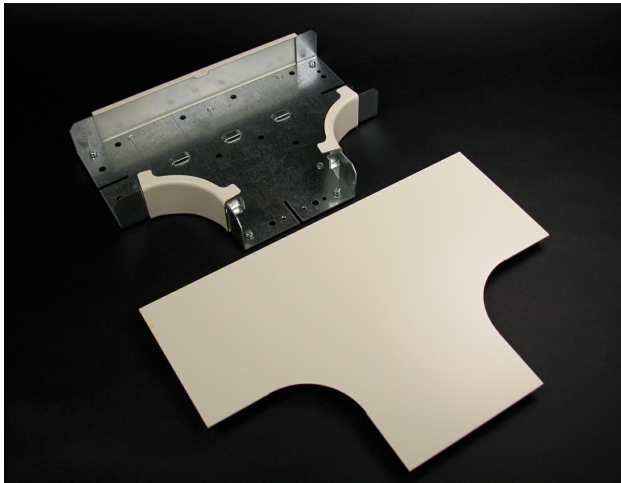

Wiremold  
4000 Radiused Full Capacity Tee Fitting  
Part No. V4015FO

Full capacity, undivided tee fitting. Provides 2" (51mm) cable bend radius control for UTP, STP and fiber optic installations. Ideal for new installations whether the cable is lay-in or pull-through.

## Features & Benefits

Full capacity, undivided tee fitting. Provides 2" (51mm) cable bend radius control for UTP, STP and fiber optic installations. Ideal for new installations whether the cable is lay-in or pull-through.

### Dimensions

Product Weight US	3.02 lb	Product Depth US	1.75 in
Product Length US	12.75 in		