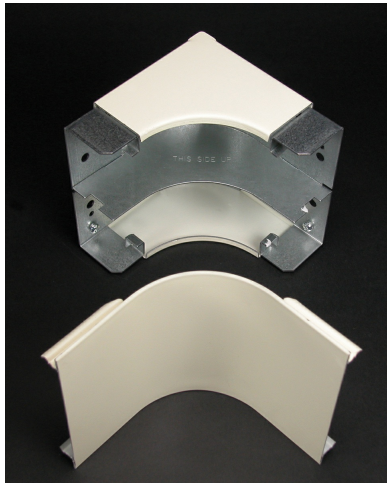

Wiremold
4000 Radiused Full Capacity Internal Elbow Fitting
Part No. V4017FO

Full capacity, divided internal elbow. Provides 2" (51mm) cable bend radius control for UTP, STP and fiber optic installations. Ideal for new installations whether the cable is lay-in or pull-through.

Features & Benefits

Full capacity, divided internal elbow. Provides 2" (51mm) cable bend radius control for UTP, STP and fiber optic installations. Ideal for new installations whether the cable is lay-in or pull-through.

Specifications

General Info

Product Line	Wiremold	Color	Ivory
UPC Number	786776537055	Country Of Origin	United States

Application Sector	Commercial, Residential	Standard	cULus Listed Raceway: File E4376 Guide RJBT. Fittings: File E41751 Guide RJPR. Base & Blank Cover: Meets Article 386 of NEC. Meets Section 12-600 of CEC.
--------------------	-------------------------	----------	---

Type	Raceway
------	---------

Dimensions

Product Width US	3.75 in	Product Weight US	2.0 lb
Product Depth US	1.75 in		

Listing Agencies / 3rd Party Agencies

cULus ListingNumber	E41751	cULus Listed	Yes
---------------------	--------	--------------	-----