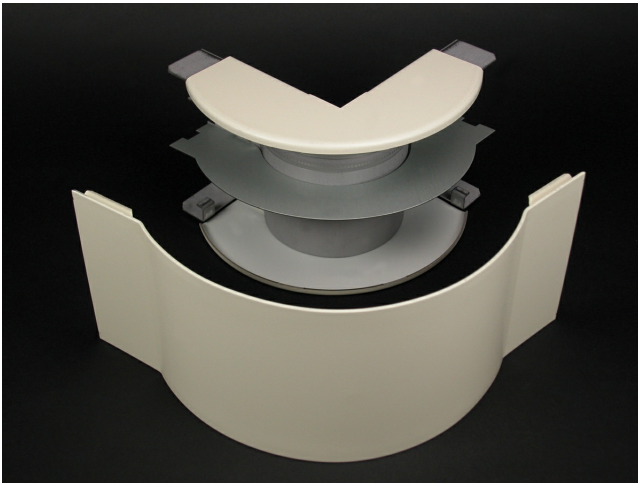

Wiremold
4000 Radiused Full Capacity External Elbow Fitting
Part No. V4018FO

Full capacity 90 degree external corner. Used in both divided and undivided applications. Provides 2" (51mm) cable bend radius control for UTP, STP and fiber optic installations. Ideal for new installations whether the cable is lay-in or pull-through.

Features & Benefits

Full capacity 90 degree external corner. Used in both divided and undivided applications. Provides 2" (51mm) cable bend radius control for UTP, STP and fiber optic installations. Ideal for new installations whether the cable is lay-in or pull-through.

Dimensions

Product Width US	6.25 in	Product Length US	6.25 in
------------------	---------	-------------------	---------

Listing Agencies / 3rd Party Agencies

cULus ListingNumber	E41751	cULus Listed	Yes
---------------------	--------	--------------	-----