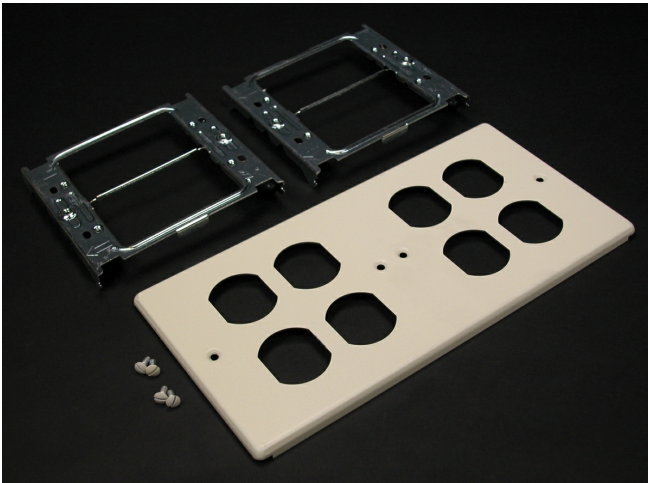

Wiremold
4047 Four-Gang Cover Four Duplex Openings
Part No. V4047-2BBBB

Accepts 15A and 20A duplex receptacles and 106 style frames. Four duplex openings. NOTE: Certified to Canadian Safety Standards for sale in Canada. When ordering these products, change the "V" color prefix to "CV" or the "G" color prefix to "CG" to denote the Canadian versions.

Features & Benefits

Accepts 15A and 20A duplex receptacles and 106 style frames. Four duplex openings. NOTE: Certified to Canadian Safety Standards for sale in Canada. When ordering these products, change the "V" color prefix to "CV" or the "G" color prefix to "CG" to denote the Canadian versions.

Specifications

General Info

Product Line	Wiremold	UPC Number	786776041187
Country Of Origin	United States	Application Sector	Residential/Commercial
Standard	cULus Listed Raceway: File E4376 Guide RJBT. Fittings: File E41751 Guide RJPR. Base & Blank Cover: Meets Article 386 of NEC. Meets Section 12- 600 of CEC.	Type	Raceway

Dimensions

Product Width US	4.75 in	Product Length US	9.5 in
------------------	---------	-------------------	--------

Buy American Act Compliance

NAFTA	Yes
-------	-----

Additional Information

RoHS Conformant	Yes	Product Environmental Profile	Yes
-----------------	-----	-------------------------------	-----