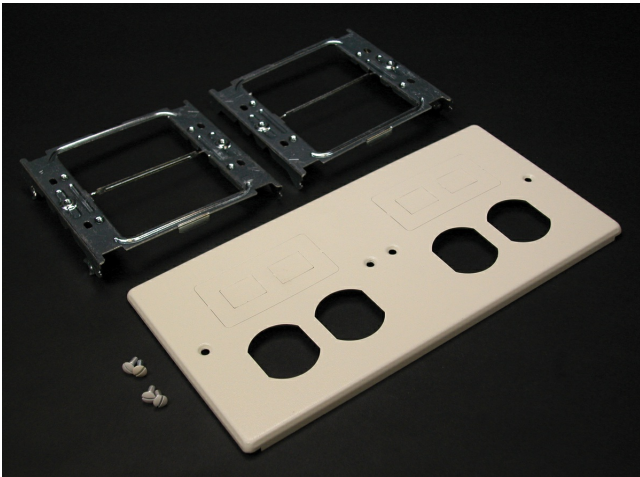

Wiremold
4047 Four-Gang Cover Two Duplex and Two Modular Furniture Openings
Part No. V4047-2BBFF

Accepts 15A and 20A duplex receptacles and 106 style frame. Includes combination twistouts for either modular furniture adapter or two Keystone RJ45s. NOTE: Certified to Canadian Safety Standards for sale in Canada. When ordering these products, change the "V" color prefix to "CV" or the "G" color prefix to "CG" to denote the Canadian versions.

Features & Benefits

Accepts 15A and 20A duplex receptacles and 106 style frame. Includes combination twistouts for either modular furniture adapter or two Keystone RJ45s. NOTE: Certified to Canadian Safety Standards for sale in Canada. When ordering these products, change the "V" color prefix to "CV" or the "G" color prefix to "CG" to denote the Canadian versions.

Specifications

General Info

Product Line	Wiremold	UPC Number	786776041194
Country Of Origin	United States	Application Sector	Residential/Commercial
Standard	cULus Listed Raceway: File E4376 Guide RJBT. Fittings: File E41751 Guide RJPR. Base & Blank Cover: Meets Article 386 of NEC. Meets Section 12-600 of CEC.	Type	Raceway

Dimensions

Product Width US	4.75 in	Product Length US	9.5 in
------------------	---------	-------------------	--------

Buy American Act Compliance

NAFTA	Yes
-------	-----

Additional Information

RoHS Conformant	Yes	Product Environmental Profile	Yes
-----------------	-----	-------------------------------	-----