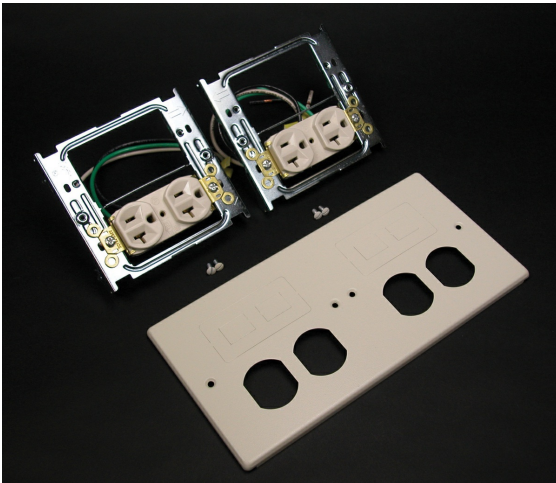

Wiremold 4047 Four-Gang Cover With Two Duplex and Two Modular Furniture Openings Part No. V4047-2WWFF

Includes two Pass and Seymour 20A Duplex Receptacles with 12" wire leads installed on bracket. Two combination twistouts accept either modular furniture adapters or Keystone RJ45s. NOTE: Certified to Canadian Safety Standards for sale in Canada. When ordering these products, change the "V" color prefix to "CV" or the "G" color prefix to "CG" to denote the Canadian versions.

Features & Benefits

Includes two Pass and Seymour 20A Duplex Receptacles with 12" wire leads installed on bracket. Two combination twistouts accept either modular furniture adapters or Keystone RJ45s. NOTE: Certified to Canadian Safety Standards for sale in Canada. When ordering these products, change the "V" color prefix to "CV" or the "G" color prefix to "CG" to denote the Canadian versions.

Specifications

General Info

Product Line	Wiremold	UPC Number	786776049121
Country Of Origin	United States	Application Sector	Residential/Commercial
Standard	cULus Listed Raceway: File E4376 Guide RJBT. Fittings: File E41751 Guide RJPR. Base & Blank Cover: Meets Article 386 of NEC. Meets Section 12- 600 of CEC.	Type	Raceway

Dimensions

Product Width US	4.75 in	Product Length US	9.5 in
------------------	---------	-------------------	--------

Buy American Act Compliance

NAFTA	Yes
-------	-----

Additional Information

RoHS Conformant Yes