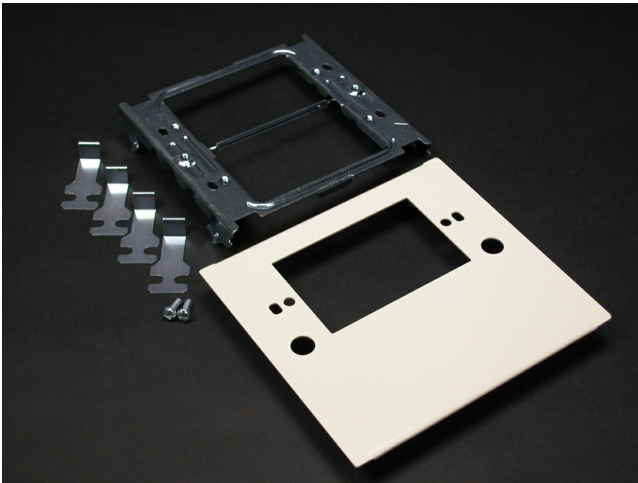

Wiremold  
Wiremold 4047 Series One-Gang Device Plate Fitting, Ivory  
Part No. V4047C-1

The Wiremold 4000 Series Raceway is the workhorse of surface cable raceway systems. The multiple channel cable raceway can be divided for multi-service applications and is ideal for all applications requiring a large cable capacity dual service steel raceway. Commercial, institutional and industrial applications all benefit from the Wiremold 4000 Series rigid steel construction and durable Ivory ScuffCoat finish. The Wiremold 4000 Series Raceway is also ideal for municipalities that require either all steel construction or prohibit nonmetallic cable management systems.

## Features & Benefits

This product meets the material restrictions of RoHS

### General Info

Product Line	Wiremold	Color	Ivory
UPC Number	786776040999	Country Of Origin	United States
Application Sector	Commercial	Standard	cULus Listed Surface Metal Raceway: File E41751: Guide RJPR
Type	Raceway		

### Dimensions

Product Width US	5.13 in	Product Weight US	0.38 lb
Product Volume US	18.28 cu in	Product Depth US	0.75 in
Product Height US	4.75 in		