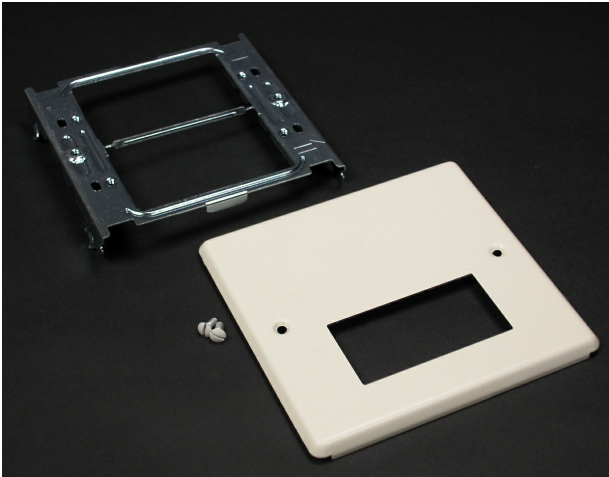

Wiremold
4047 Two-Gang Cover Rectangular Opening and Modular Furniture
Part No. V4047RF

Accepts rectangular GFCI, Surge and Decorator style devices, modular furniture adapters and RJ45s. Does not accept 5507 Series Faceplates. NOTE: Certified to Canadian Safety Standards for sale in Canada. When ordering these products, change the "V" color prefix to "CV" or the "G" color prefix to "CG" to denote the Canadian versions.

Features & Benefits

Accepts rectangular GFCI, Surge and Decorator style devices, modular furniture adapters and RJ45s

Does not accept 5507 Series Faceplates

NOTE: Certified to Canadian Safety Standards for sale in Canada

When ordering these products, change the "V" color prefix to "CV" or the "G" color prefix to "CG" to denote the Canadian versions

Specifications

General Info

Product Line	Wiremold	Color	Ivory
UPC Number	786776041040	Country Of Origin	United States
Application Sector	Commercial, Residential	Standard	cULus Listed Raceway: File E4376 Guide RJBT. Fittings: File E41751 Guide RJPR. Base & Blank Cover: Meets Article 386 of NEC. Meets Section 12-600 of CEC.

Type Raceway

Dimensions

Product Width US	4.75 in	Product Weight US	0.38 lb
Product Length US	5.125 in		

Trade Programs

USMCA	Yes
-------	-----

Additional Information

RoHS Compliant	Yes	Product Environmental Profile	Yes
----------------	-----	-------------------------------	-----