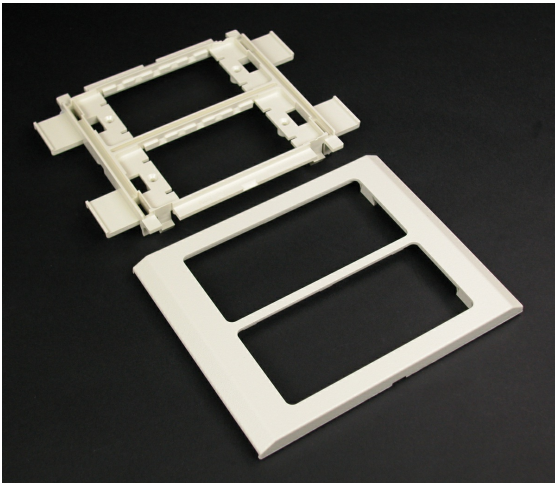

**Wiremold**  
**Wiremold 4000 Series Device Mounting Bracket Fitting, Ivory**  
Part No. V4050

The Wiremold 4000 Series Raceway is the workhorse of surface cable raceway systems. The multiple channel cable raceway can be divided for multi-service applications and is ideal for all applications requiring a large cable capacity dual service steel raceway. Commercial, institutional and industrial applications all benefit from the Wiremold 4000 Series rigid steel construction and durable Ivory ScuffCoat finish. The Wiremold 4000 Series Raceway is also ideal for municipalities that require either all steel construction or prohibit nonmetallic cable management systems.

### General Info

Product Line	Wiremold	Color	Ivory
UPC Number	786776067989	Country Of Origin	United States
Application Sector	Commercial	Standard	cULus Listed Surface Metal Raceway: File E41751: Guide RJPR/RJPR7
Type	Raceway		

### Dimensions

Product Width US	5.0 in	Product Weight US	0.16 lb
Product Volume US	30.65 cu in	Product Depth US	1.0 in
Product Height US	6.13 in		