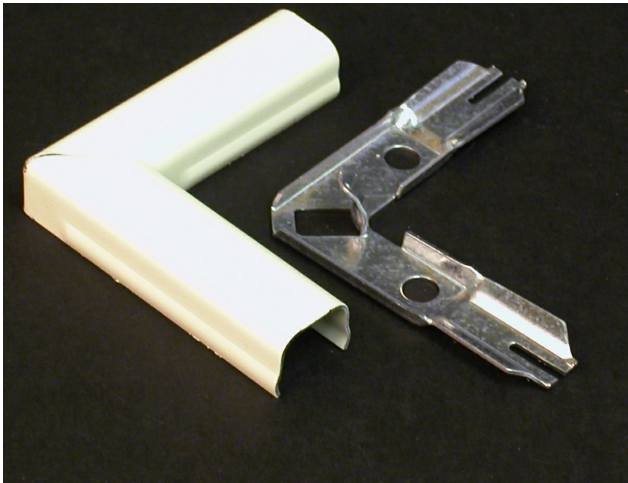

Wiremold
Wiremold 500 Series Flat Elbow Fitting, Ivory
Part No. V511

Wiremold 500 Series raceway is ideal for surface mounting small amounts of electrical wiring or communication cables. This rugged raceway offers a low profile appearance which blend with any decor. Available in our exclusive ScuffCoat finish.

Features & Benefits

Wiremold 500 Series raceway is ideal for surface mounting small amounts of electrical wiring or communication cables. This rugged raceway offers a low profile appearance which blend with any decor. Available in our exclusive ScuffCoat finish.

Specifications

General Info

Product Line	Wiremold	Color	Ivory
UPC Number	786776070156	Country Of Origin	United States
Application Sector	Commercial	Standard	cULus Listed Surface Metal Raceway: File E41751: Guide RJPR/RJPR7
Type	Raceway		

Dimensions

Product Width US	2.75 in	Product Weight US	0.139 lb
Product Volume US	3.78 cu in	Product Depth US	0.5 in
Product Height US	2.75 in		

Listing Agencies / 3rd Party Agencies

cULus ListingNumber	E41751	cULus Listed	Yes
---------------------	--------	--------------	-----