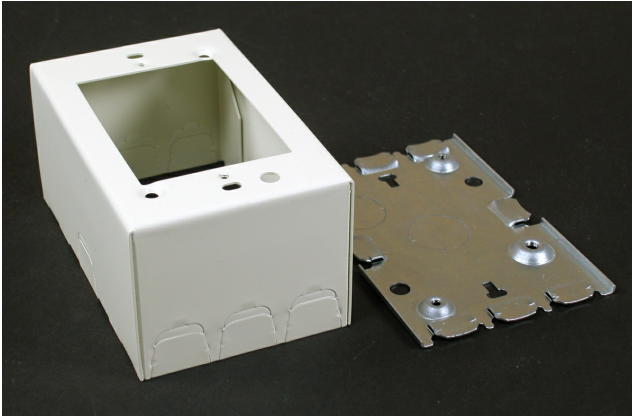

Wiremold  
Wiremold 500/700 Series Single-Gang Deep Switch and Receptacle Box Fitting, Ivory  
Part No. V5744S

Wiremold 500 Series and 700 Series raceways are ideal for surface mounting small amounts of electrical wiring or communication cables. These rugged raceways offer a low profile appearance which blend with any decor. Available in our exclusive ScuffCoat finish.

### Dimensions

Product Width US	4.75 in	Product Weight US	0.63 lb
Product Volume US	35.38 cu in	Product Depth US	2.38 in
Product Height US	3.13 in		