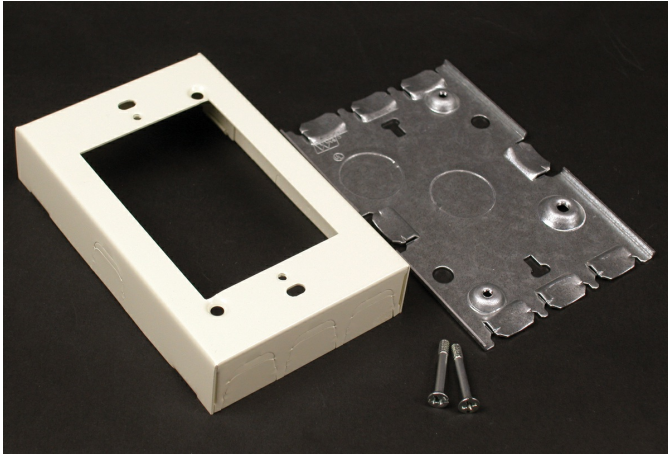

**Wiremold**  
**Wiremold 500/700 Series Shallow Switch and Receptacle Box Fitting, Ivory**  
Part No. V5748S

Wiremold 500 Series and 700 Series raceways are ideal for surface mounting small amounts of electrical wiring or communication cables. These rugged raceways offer a low profile appearance which blend with any decor. Available in our exclusive ScuffCoat finish.

## Features & Benefits

This product meets the material restrictions of RoHS

### General Info

Product Line	Wiremold	Color	Ivory
UPC Number	786776070569	Country Of Origin	United States
Application Sector	Commercial	Standard	cULus Listed Surface Metal Raceway: File E41751: Guide RJPR
Type	Raceway		

### Dimensions

Product Width US	4.5 in	Product Weight US	0.39 lb
Product Volume US	13.5 cu in	Product Depth US	1.0 in
Product Height US	3.0 in		