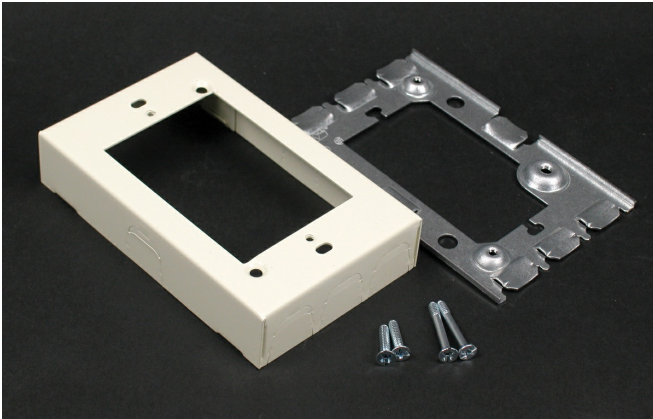

Wiremold
Wiremold 500/700 Series Single-Gang Flush Type Extension Adapter Fitting, Ivory
Part No. V5751

Wiremold 500 Series and 700 Series raceways are ideal for surface mounting small amounts of electrical wiring or communication cables. These rugged raceways offer a low profile appearance which blend with any decor. Available in our exclusive ScuffCoat finish.

Features & Benefits

This product meets the material restrictions of RoHS

Specifications

General Info

Product Line	Wiremold	Color	Ivory
UPC Number	786776070590	Country Of Origin	United States
Application Sector	Commercial	Standard	cULus Listed Surface Metal Raceway: File E41751: Guide RJPR
Type	Raceway		

Dimensions

Product Width US	4.75 in	Product Weight US	0.4 lb
Product Volume US	14.25 cu in	Product Depth US	1.0 in
Product Height US	3.0 in		

Listing Agencies / 3rd Party Agencies

cULus Listed	Yes
--------------	-----