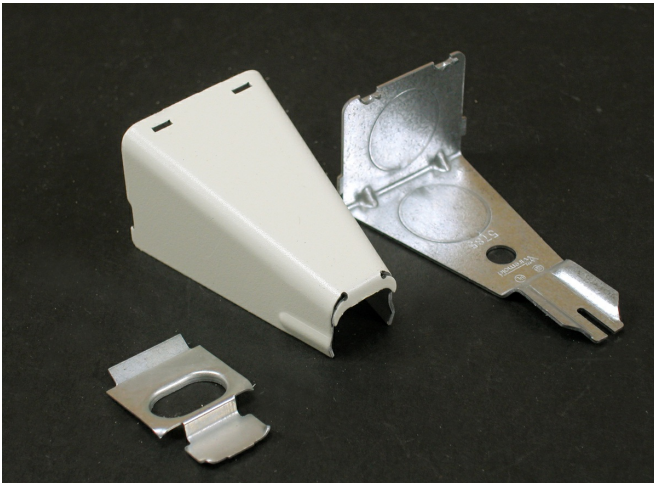

Wiremold
Wiremold 500/700 Series Combination Connector Fitting, Ivory
Part No. V5785

Wiremold 500 Series and 700 Series raceways are ideal for surface mounting small amounts of electrical wiring or communication cables. These rugged raceways offer a low profile appearance which blend with any decor. Available in our exclusive ScuffCoat finish.

Features & Benefits

For connecting raceway, without offsetting, to any 3 1/4" (83mm) or 4" (102mm) outlet box mounted on the surface with a KO for 1/2" (12.7mm) conduit.

Specifications

General Info

Product Line	Wiremold	Color	Ivory
UPC Number	786776070637	Country Of Origin	United States
Application Sector	Commercial	Standard	cULus Listed Surface Metal Raceway: File E41751: Guide RJPR/RJPR7
Type	Raceway		

Dimensions

Product Width US	1.63 in	Product Weight US	0.18 lb
Product Volume US	6.75 cu in	Product Depth US	1.38 in
Product Height US	3.0 in		

Listing Agencies / 3rd Party Agencies

cULus ListingNumber	E41751	cULus Listed	Yes
---------------------	--------	--------------	-----