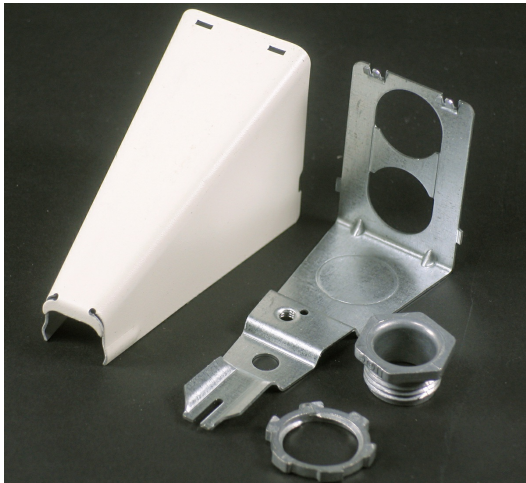

**Wiremold**  
**Wiremold 500/700 Series Adjustable Offset Connector Fitting, Ivory**  
Part No. V5786

Wiremold 500 Series and 700 Series raceways are ideal for surface mounting small amounts of electrical wiring or communication cables. These rugged raceways offer a low profile appearance which blend with any decor. Available in our exclusive ScuffCoat finish.

## Features & Benefits

Eliminates offsetting raceway when connecting to surface type panel boxes.

### Dimensions

Product Width US	2.25 in	Product Weight US	0.3 lb
Product Volume US	13.1 cu in	Product Depth US	1.5 in
Product Height US	3.88 in		