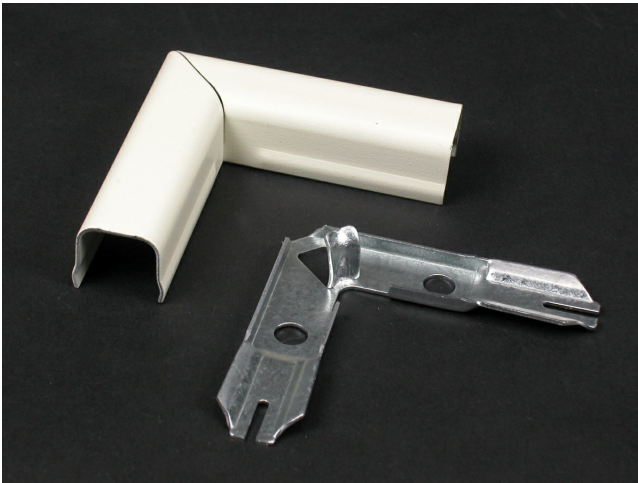

**Wiremold**  
**Wiremold 700 Series Flat Elbow Fitting, Ivory**  
Part No. V711

Small surface non-metallic raceway system is the ideal choice for a homeowner that wants to extend circuits or communication cabling in their home. Surface non-metallic raceway allows you to add fixtures and outlets without disturbing the drywall, plaster or insulation in your home. The leading choice of professionals is now available for your DIY project.

## Features & Benefits

Wiremold 700 Series is ideal for surface mounting small amounts of electrical wiring or communication cables. This rugged raceway offers a low profile appearance which blend with any decor. Available in our exclusive ScuffCoat finish.

### Dimensions

Product Width US	2.88 in	Product Weight US	0.13 lb
Product Volume US	7.3 cu in	Product Depth US	0.88 in
Product Height US	2.88 in		