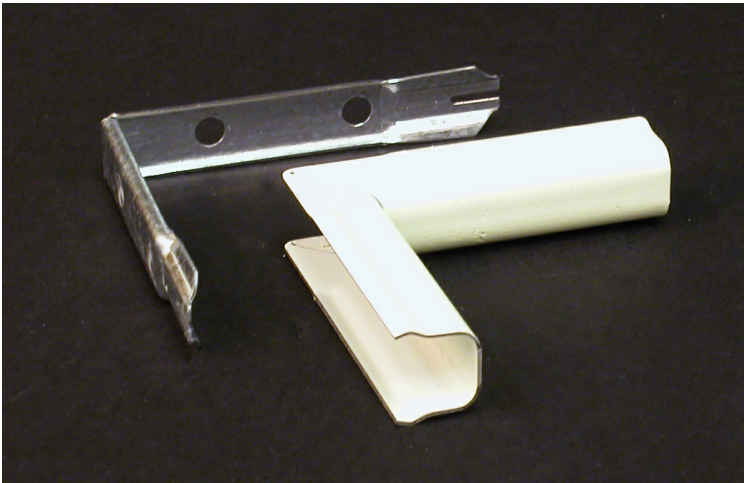

Wiremold
Wiremold 700 Series Internal Elbow Fitting, Ivory
Part No. V717

Wiremold 700 Series is ideal for surface mounting small amounts of electrical wiring or communication cables. This rugged raceway offers a low profile appearance which blend with any decor. Available in our exclusive ScuffCoat finish.

Features & Benefits

Wiremold 700 Series is ideal for surface mounting small amounts of electrical wiring or communication cables. This rugged raceway offers a low profile appearance which blend with any decor. Available in our exclusive ScuffCoat finish.

Specifications

General Info

Product Line	Wiremold	Color	Ivory
UPC Number	786776070248	Country Of Origin	United States
Application Sector	Commercial	Standard	cULus Listed Surface Metal Raceway: File E41751: Guide RJPR/RJPR7
Type	Raceway		

Dimensions

Product Width US	3.88 in	Product Weight US	0.17 lb
Product Volume US	11.29 cu in	Product Depth US	3.88 in
Product Height US	0.75 in		

Listing Agencies / 3rd Party Agencies

cULus ListingNumber	E41751	cULus Listed	Yes
---------------------	--------	--------------	-----