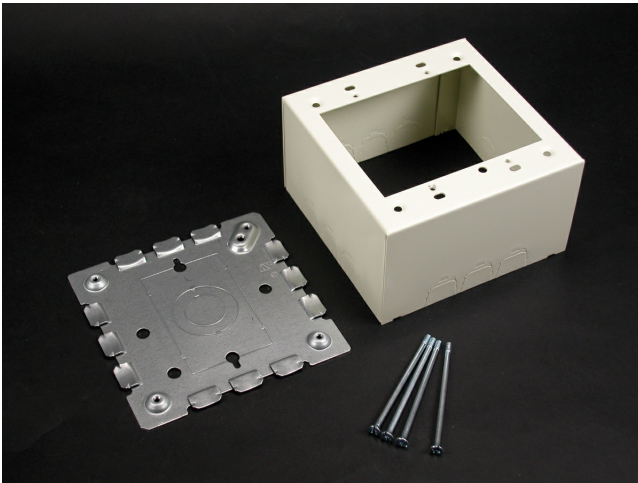

Wiremold  
500/700 Two-Gang Deep Switch and Receptacle Box Fitting  
Part No. VC5744S-2

Designed especially for use in the installation of signal system and alarm wiring. Base has 1/2" trade size KOs. Larger gang boxes available by special order. Two-gang: 4 3/4" L x 4 3/4" W (121mm x 121mm). Accepts NEMA double-gang standard faceplates. NOTE: Certified to Canadian Safety Standards for sale in Canada. When ordering these products, change the "V" color prefix to "vc" or the "WH" color suffix to "WHC" to denote the Canadian versions.

## Features & Benefits

Designed especially for use in the installation of signal system and alarm wiring.

Base has 1/2" trade size KOs.

Two-gang: 4 3/4" L x 4 3/4" W (121mm x 121mm).

NOTE: Certified to Canadian Safety Standards for sale in Canada.

### Dimensions

Product Width US	4.75 in	Product Weight US	0.17 lb
Product Depth US	2.25 in	Product Length US	4.75 in