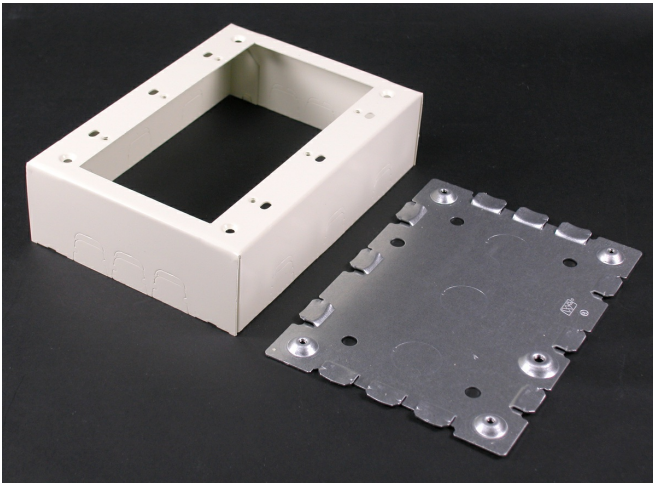

Wiremold
500/700 Three-Gang Switch and Receptacle Box Fitting
Part No. VC5748-3

For deep switches and receptacles. Base has two 1/2" trade size KOs. Larger gang boxes available by special order. Three-gang: 4 5/8" L x 6 1/2" W (117mm x 165mm). NOTE: Certified to Canadian Safety Standards for sale in Canada. When ordering these products, change the "V" color prefix to "VC" or the "WH" color suffix to "WHC" to denote the Canadian versions.

Features & Benefits

For deep switches and receptacles. Base has two 1/2" trade size KOs.

Three-gang: 4 5/8" L x 6 1/2" W (117mm x 165mm). NOTE: Certified to Canadian Safety Standards for sale in Canada. When ordering these products, change the "V" color prefix to "VC" or the "WH" color suffix to "WHC" to denote the Canadian versions.

Larger gang boxes available by special order

Specifications

General Info

Product Line	Wiremold	UPC Number	786776048582
Country Of Origin	United States		

Dimensions

Product Width US	6.5 in	Product Weight US	0.17 lb
Product Depth US	1.75 in	Product Length US	4.625 in