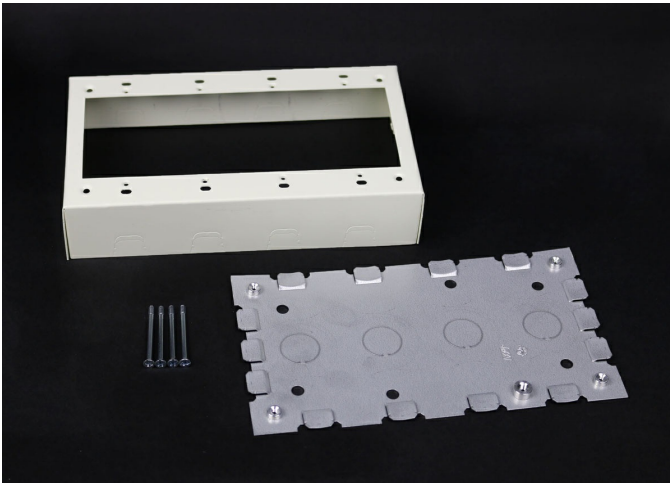

Wiremold  
500/700 Four-Gang Switch and Receptacle Box Fitting  
Part No. VC5748-4

For deep switches and receptacles. Base has two 1/2" trade size KOs. Larger gang boxes available by special order. Four-gang: 4 5/8" L x 8 11/32" W (117mm x 212mm). NOTE: Certified to Canadian Safety Standards for sale in Canada. When ordering these products, change the "V" color prefix to "VC" to denote the Canadian versions.

## Features & Benefits

For deep switches and receptacles. Base has two 1/2" trade size KOs. Larger gang boxes available by special order. Four-gang: 4 5/8" L x 8 11/32" W (117mm x 212mm). NOTE: Certified to Canadian Safety Standards for sale in Canada. When ordering these products, change the "V" color prefix to "VC" to denote the Canadian versions.

### Dimensions

Product Width US	11.343 in	Product Depth US	1.75 in
Product Length US	4.625 in		