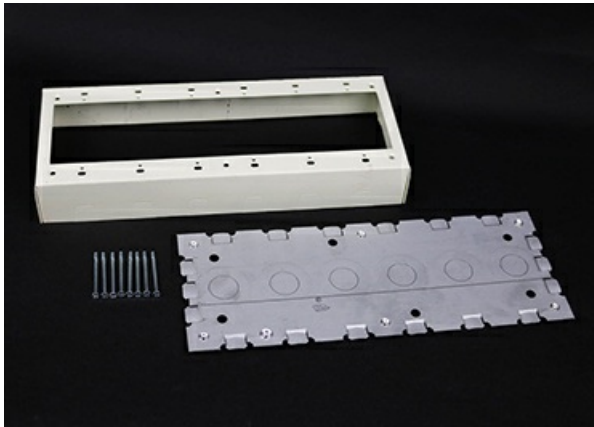

Wiremold
500/700 Six-Gang Switch and Receptacle Box Fitting
Part No. VC5748-6

For deep switches and receptacles. Base has two 1/2" trade size KOs. Larger gang boxes available by special order. Six-gang: 4 5/8" L x 11 31/32" W (117mm x 304mm). NOTE: Certified to Canadian Safety Standards for sale in Canada. When ordering these products, change the "V" color prefix to "VC" to denote the Canadian versions.

Features & Benefits

For deep switches and receptacles.

Base has two 1/2" trade size KOs.

Six-gang: 4 5/8" L x 11 31/32" W (117mm x 304mm). NOTE: Certified to Canadian Safety Standards for sale in Canada. When ordering these products, change the "V" color prefix to "VC" to denote the Canadian versions.

Larger gang boxes available by special order

Specifications

General Info

Product Line	Wiremold	UPC Number	786776048612
Country Of Origin	United States		

Dimensions

Product Weight US	0.17 lb
-------------------	---------