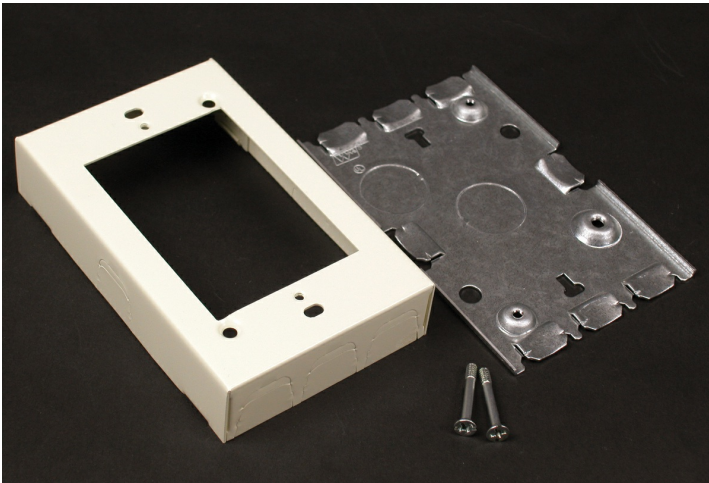

Wiremold
500/700 Shallow Switch and Receptacle Box Fitting
Part No. VC5748S

For shallow type switch and duplex receptacles. Base has 1/2" trade size KOs. Accepts NEMA single-gang standard faceplates. NOTE: Certified to Canadian Safety Standards for sale in Canada. When ordering these products, change the "V" color prefix to "vc" or the "WH" color suffix to "WHC" to denote the Canadian versions.

Features & Benefits

For shallow type switch and duplex receptacles. Base has 1/2" trade size KOs. Accepts NEMA single-gang standard faceplates. NOTE: Certified to Canadian Safety Standards for sale in Canada. When ordering these products, change the "V" color prefix to "vc" or the "WH" color suffix to "WHC" to denote the Canadian versions.

Specifications

General Info

Product Line	Wiremold	UPC Number	786776048629
Country Of Origin	United States		

Dimensions

Product Width US	2.875 in	Product Depth US	0.938 in
Product Length US	4.625 in		

Listing Agencies / 3rd Party Agencies