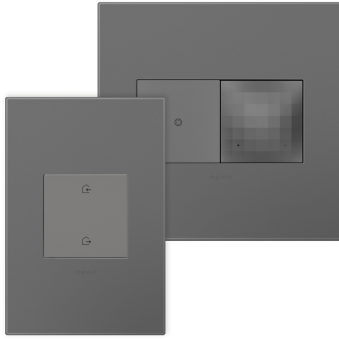

## adorne Collection

**Coming Soon: adorne Smart Switch Starter Kit with Gateway and Home Away Wireless Smart Switch with Netatmo Magnesium**  
Part No. WNAH10KITM1

The smartest way to take control of lights and power, optimized for whole home use.

Features ultra-reliable performance through a robust and dedicated mesh-network Available color options include White, Magnesium and Graphite

Pair with designer wall plates from the adorne® Collection to fit any style