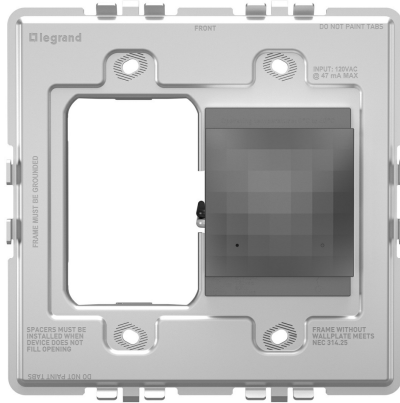

adore Collection  
adore® Smart Surface-Mount Gateway with Netatmo, Magnesium  
Part No. WNAH2M1

The smartest way to take control of lights and power, optimized for whole home use. Smart Lighting lets you set the exact lighting you need, from anywhere, adding safety and convenience to your home. And delivering it all with unprecedented range and reliability, adore® with Netatmo leverages leading Netatmo technology to provide an ideal solution for larger homes with many smart products. Start with the Smart Gateway to establish a robust and dedicated mesh network, then add smart switches, dimmers and outlets to build a solution that perfectly fits a home's unique space and needs. Options even include wireless smart switches and dimmers for easily adding 3-way control.

## Features & Benefits

The foundation of an adore with Netatmo solution, the surface-mount Gateway is cleverly designed to install easily beside an existing single-gang switch or outlet, no back box or network wiring required.

## Dimensions

---

Product Width US	4.19 in	Product Depth US	0.56 in
------------------	---------	------------------	---------

---

Product Height US	4.19 in
-------------------	---------

---