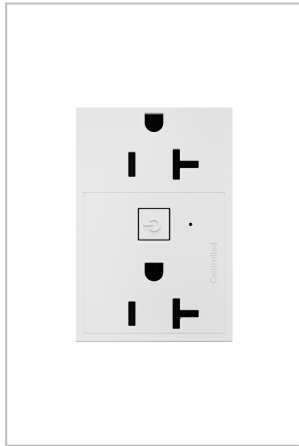

adorne Collection
adorne® Smart 20A Outlet with Netatmo Plus Size, White
Part No. WNAR203W1

The smartest way to take control of lights and power, optimized for larger homes.

Smart Lighting lets you set the exact lighting you need, from anywhere, adding safety and convenience to your home. And delivering it all with unprecedented range and reliability, adorne® with Netatmo leverages leading Netatmo technology to provide an ideal solution for larger homes with many smart products. Start with the Smart Gateway to establish a robust and dedicated mesh network, then add smart switches, dimmers and outlets to build a solution that perfectly fits a home's unique space and needs. Options even include wireless smart switches and dimmers for easily adding 3-way control.

Specifications

General Info

Product Line	Pass & Seymour	Color	White
Finish	Matte	UPC Number	785007380873
Country Of Origin	China	Receptacle Type	Double
Number of Receptacles	2	Application Sector	Residential, Commercial
Warranty Type	2-Year Limited Warranty	Type	Outlet