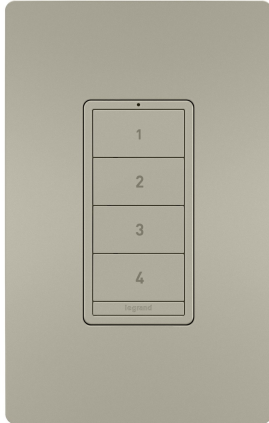

radiant Collection  
radiant® Wireless Smart Scene Controller with Netatmo, Nickel  
Part No. WNRCB40NI

Smart Lighting lets you set the exact lighting you need, from anywhere, adding safety and convenience to your home. And delivering it all with unprecedented range and reliability, radiant® with Netatmo leverages leading Netatmo technology to provide an ideal solution for larger homes with many smart products. Start with the Smart Gateway to establish a robust and dedicated mesh network, then add smart switches, dimmers and outlets to build a solution that perfectly fits a home's unique space and needs. Use this battery-operated smart scene switch to control up to four full lighting scenes with one touch. Add to any wall, no wires or tools needed, then create your scenes easily within the app. A great addition for living rooms, dens and more, the switch makes it simple to quickly set the perfect lighting for a movie or game night. Made exclusively for use with screwless Wall Plates from the radiant® Collection, sold separately.

## Features & Benefits

Smart Gateway REQUIRED

Enjoy one-touch control of four lighting scenes (not including Home/Away and Wake/Sleep). Easily create and manage scenes from your smartphone or tablet using the Legrand Home + Control app