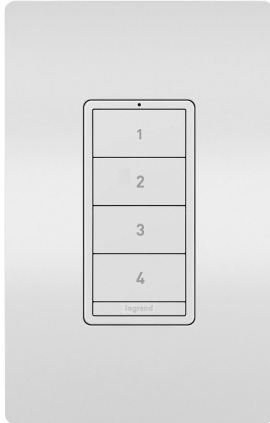

radiant Collection
radiant® Wireless Smart Scene Controller with Netatmo, White
 Part No. WNRCB40WH

Smart Lighting lets you set the exact lighting you need, from anywhere, adding safety and convenience to your home. And delivering it all with unprecedented range and reliability, radiant® with Netatmo leverages leading Netatmo technology to provide an ideal solution for larger homes with many smart products. Start with the Smart Gateway to establish a robust and dedicated mesh network, then add smart switches, dimmers and outlets to build a solution that perfectly fits a home’s unique space and needs.

Create and edit lighting scenes in the app (total 8 per system, including Home/Away and Wake/Sleep). Then, use this battery-operated scene controller to control four lighting scenes with one touch. Add to any wall, no wires or tools needed, then create your scenes easily within the app. A great addition for living rooms, dens and more, the scene controller makes it simple to quickly set the perfect lighting for a movie or game night.

radiant® Wall Plate included.

Features & Benefits

Smart Gateway REQUIRED

Enjoy one-touch control of four lighting scenes (not including Home/Away and Wake/Sleep). Easily create and manage scenes from your smartphone or tablet using the Legrand Home + Control app

Specifications

General Info

Product Line	Pass & Seymour	Color	White
Finish	Matte	UPC Number	785007432121
Country Of Origin	China	Features	Wireless, With Netatmo

Wall Plate Color	White	Works With	Amazon Alexa, Apple Home Kit, Google Assistant
Application Sector	Residential/Commercial	Standard	RoHS, UL, cULus, FCC, IC
Type	Switch		