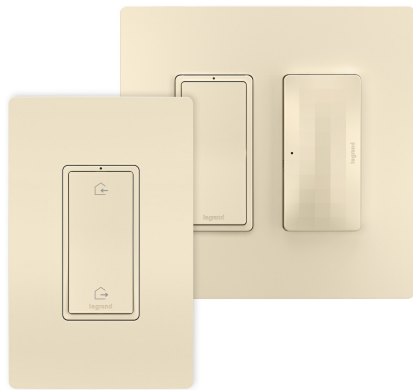

radiant Collection
Smart Switch With Netatmo Starter Kit, Light Almond
Part No. WNRH10KITLA

The smartest way to take control of lights and power, optimized for larger homes.

Smart Lighting lets you set the exact lighting you need, from anywhere, adding safety and convenience to your home. And delivering it all with unprecedented range and reliability, radiant® with Netatmo leverages leading Netatmo technology to provide an ideal solution for larger homes with many smart products. Start with the Smart Gateway to establish a robust and dedicated mesh network, then add smart switches, dimmers and outlets to build a solution that perfectly fits a home's unique space and needs. Options include wireless smart switches and dimmers for easily adding 3-way control.

Features & Benefits

The foundation of a radiant with Netatmo solution, the in-wall Gateway easily replaces an existing switch or outlet to provide a discreet hub for a home's smart lighting control

Ensures ultra-reliable performance through a robust and dedicated mesh-network

Installs easily in place of an existing single-pole switch or dimmer (neutral wire required). For easy 3-way control, pair with a Wireless Smart Switch with Netatmo

Flexibly fits a home's unique needs with a variety of supported smart switches, dimmers and outlets, including wireless switches and dimmers

Available color options include White, Light Almond and Nickel

Screwless Wall Plate included. Coordinate with other designer switches and outlets available from the radiant® Collection for a cohesive, sophisticated look