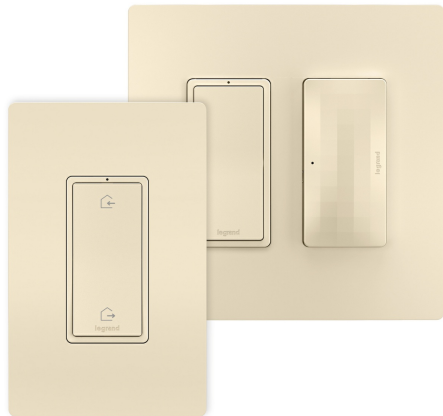

radiant Collection
radiant® Smart Switch With Netatmo Starter Kit, Light Almond
Part No. WNRH10KITLA

The smartest way to take control of lights and power, optimized for larger homes. Smart Lighting lets you set the exact lighting you need, from anywhere, adding safety and convenience to your home. And delivering it all with unprecedented range and reliability, radiant® with Netatmo leverages leading Netatmo technology to provide an ideal solution for larger homes with many smart products. Start with the Smart Gateway to establish a robust and dedicated mesh network, then add smart switches, dimmers and outlets to build a solution that perfectly fits a home's unique space and needs. Options include wireless smart switches and dimmers for easily adding 3-way control.

Features & Benefits

- The foundation of a radiant with Netatmo solution, the in-wall Gateway easily replaces an existing switch or outlet to provide a discreet hub for a home's smart lighting control
  - Ensures ultra-reliable performance through a robust and dedicated mesh-network
- Enables control of a home's smart lighting solutions through the Legrand Home + Control app, allowing for easy scheduling, the creation of groups, setting scenes, managing energy usage and more
  - Compatible with other smart products through Amazon Alexa, Google Assistant and Apple HomeKit, as well as with home automation systems
- Flexibly fits a home's unique needs with a variety of supported smart switches, dimmers and outlets, including wireless switches and dimmers
  - Compatible with all radiant® with Netatmo and adorne® with Netatmo smart devices
- Installs easily in place of an existing single-pole switch or dimmer (neutral wire required). For easy 3-way control, pair with a Wireless Smart Switch with Netatmo
  - Flexibly fits a home's unique needs with a variety of supported smart switches, dimmers and outlets, including wireless switches and dimmers
- Available color options include White, Light Almond and Nickel
  - Screwless Wall Plate included. Coordinate with other designer switches and outlets available from the radiant® Collection for a cohesive, sophisticated look
- Includes Smart Gateway

Specifications

General Info

Product Line	Pass & Seymour	Color	Light Almond
Finish	Matte	Country Of Origin	China
Features	Smart Lighting, With Netatmo	Switch Type	Paddle