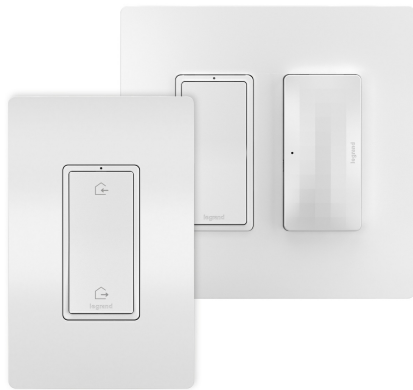

radiant Collection
Smart Switch With Netatmo Starter Kit, White
Part No. WNRH10KITWH

The smartest way to take control of lights and power, optimized for larger homes.

Smart Lighting lets you set the exact lighting you need, from anywhere, adding safety and convenience to your home. And delivering it all with unprecedented range and reliability, radiant® with Netatmo leverages leading Netatmo technology to provide an ideal solution for larger homes with many smart products. Start with the Smart Gateway to establish a robust and dedicated mesh network, then add smart switches, dimmers and outlets to build a solution that perfectly fits a home's unique space and needs. Options include wireless smart switches and dimmers for easily adding 3-way control.

Installs easily in place of an existing single-pole switch or dimmer (neutral wire required). For easy 3-way control, pair with a Wireless Smart Switch with Netatmo

Flexibly fits a home's unique needs with a variety of supported smart switches, dimmers and outlets, including wireless switches and dimmers

Available color options include White, Light Almond and Nickel

Screwless Wall Plate included. Coordinate with other designer switches and outlets available from the radiant® Collection for a cohesive, sophisticated look

Includes Smart Gateway

Specifications

General Info

Color	White	UPC Number	785007276930
Country Of Origin	China	Product Line	Pass & Seymour
Finish	Matte	Included	Gateway (WNRH2WH), Smart Switch (WNRL10WH), Wireless Battery (WNRL33WH)
Application Sector	Residential/Commercial	Type	Tamper-Resistant
Warranty Type	1-Year Limited Warranty	Wall Plate Color	White