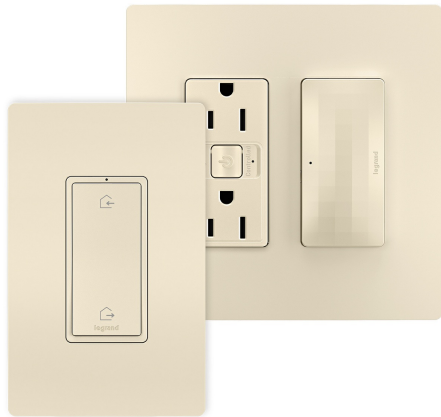

radiant Collection
radiant® Smart Outlet With Netatmo Starter Kit, Light Almond
Part No. WNRH15KITLA

The smartest way to take control of lights and power, optimized for larger homes. Smart Lighting lets you set the exact lighting you need, from anywhere, adding safety and convenience to your home. And delivering it all with unprecedented range and reliability, radiant with Netatmo leverages leading Netatmo technology to provide an ideal solution for larger homes with many smart products. Start with the Smart Gateway to establish a robust and dedicated mesh network, then add smart switches, dimmers and outlets to build a solution that perfectly fits a home's unique space and needs. Options even include wireless smart switches and dimmers for easily adding 3-way control.

Features & Benefits

- The foundation of a radiant with Netatmo solution, the in-wall Gateway easily replaces an existing switch or outlet to provide a discreet hub for a home's smart lighting control
  - Ensures ultra-reliable performance through a robust and dedicated mesh-network
- Enables control of a home's smart lighting solutions through the Legrand Home + Control app, allowing for easy scheduling, the creation of groups, setting scenes, managing energy usage and more
  - Compatible with other smart products through Amazon Alexa, Google Assistant and Apple HomeKit, as well as with home automation systems
- Flexibly fits a home's unique needs with a variety of supported smart switches, dimmers and outlets, including wireless switches and dimmers
  - Compatible with all radiant® with Netatmo and adorne® with Netatmo smart devices
- Installs easily in place of an existing outlet. Can be wired to extend control to all outlets downstream or load-side. One outlet is app-controlled, the other is always on
  - Flexibly fits a home's unique needs with a variety of supported smart switches, dimmers and outlets, including wireless switches and dimmers
- Available color options include White, Light Almond and Nickel
  - Screwless Wall Plate included. Coordinate with other designer switches and outlets available from the radiant® Collection for a cohesive, sophisticated look
- Includes Smart Gateway

Specifications

General Info

Product Line	Pass & Seymour	Color	Light Almond
Finish	Matte	Country Of Origin	China
Receptacle Type	5-15R	Number of Receptacles	2
Features	Smart Lighting, With Netatmo	Switch Type	Paddle