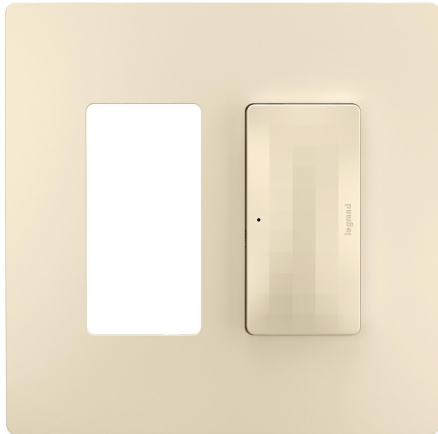

radiant Collection
Smart Gateway Surface Mount with Netatmo, Light Almond
Part No. WNRH2LA

The smartest way to take control of lights and power, optimized for larger homes.

Smart Lighting lets you set the exact lighting you need, from anywhere, adding safety and convenience to your home. And delivering it all with unprecedented range and reliability, radiant® with Netatmo leverages leading Netatmo technology to provide an ideal solution for larger homes with many smart products. Start with the Smart Gateway to establish a robust and dedicated mesh network, then add smart switches, dimmers and outlets to build a solution that perfectly fits a home's unique space and needs. Options include wireless smart switches and dimmers for easily adding 3-way control.

Features & Benefits

The foundation of a radiant with Netatmo solution, the surface mount Gateway is cleverly designed to install easily beside an existing single-gang switch or outlet, no back box or network wiring required

Compatible with all radiant® with Netatmo and adorne® with Netatmo smart devices

Available color options include White, Light Almond and Nickel

Screwless Wall Plate included. Coordinate with other designer switches and outlets available from the radiant® Collection for a cohesive, sophisticated look