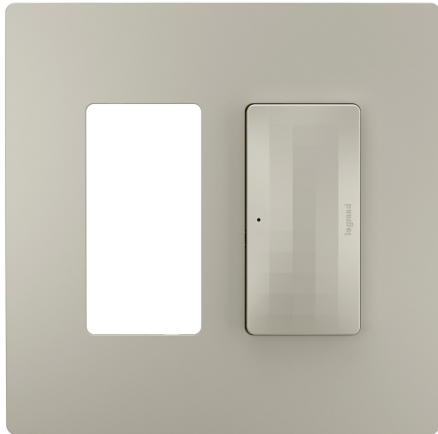

radiant Collection
Smart Gateway Surface Mount with Netatmo, Nickel
 Part No. WNRH2NI

The smartest way to take control of lights and power, optimized for larger homes.

Smart Lighting lets you set the exact lighting you need, from anywhere, adding safety and convenience to your home. And delivering it all with unprecedented range and reliability, radiant® with Netatmo leverages leading Netatmo technology to provide an ideal solution for larger homes with many smart products. Start with the Smart Gateway to establish a robust and dedicated mesh network, then add smart switches, dimmers and outlets to build a solution that perfectly fits a home's unique space and needs. Options include wireless smart switches and dimmers for easily adding 3-way control.

Features & Benefits

The foundation of a radiant with Netatmo solution, the surface mount Gateway is cleverly designed to install easily beside an existing single-gang switch or outlet, no back box or network wiring required

Compatible with all radiant® with Netatmo and adorne® with Netatmo smart devices

Available color options include White, Light Almond and Nickel

Screwless Wall Plate included. Coordinate with other designer switches and outlets available from the radiant® Collection for a cohesive, sophisticated look