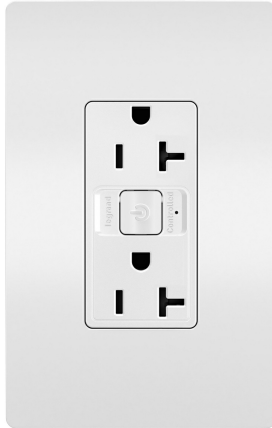

radiant Collection
Smart 20A Outlet with Netatmo, White
Part No. WNRR20WH

The smartest way to take control of lights and power, optimized for larger homes.

Smart Lighting lets you set the exact lighting you need, from anywhere, adding safety and convenience to your home. And delivering it all with unprecedented range and reliability, radiant® with Netatmo leverages leading Netatmo technology to provide an ideal solution for larger homes with many smart products. Start with the Smart Gateway to establish a robust and dedicated mesh network, then add smart switches, dimmers and outlets to build a solution that perfectly fits a home's unique space and needs. Options even include wireless smart switches and dimmers for easily adding 3-way control.

Features & Benefits

Control lamps or appliances from smartphones and tablets* with the Legrand Home + Control app. Even schedule them to turn on/off automatically, create groups, set scenes and monitor energy usage

Features ultra-reliable performance through a robust and dedicated mesh-network

Can be wired to extend control to all outlets downstream or load side

Protects children with a patented tamper-resistant shutter system that prevents improper insertion of foreign objects, complete with black "invisi-shutters" for an invisible effect

Compatible with other smart products through Amazon Alexa, Google Assistant and Apple HomeKit, as well as with home automation systems

Flexibly fits a home's unique needs with a variety of supported smart switches, dimmers and outlets, including wireless switches and dimmers

Available color options include White, Light Almond and Nickel

Screwless Wall Plate included. Coordinate with other designer switches and outlets available from the radiant® Collection for a cohesive, sophisticated look

*Smart Gateway required

Specifications

General Info

Color	White	UPC Number	785007289619
Country Of Origin	China	Product Line	Pass & Seymour
Finish	Matte	Application Sector	Residential/Commercial
Number of Receptacles	2	Warranty Type	1-Year Limited Warranty
Receptacle Type	Double