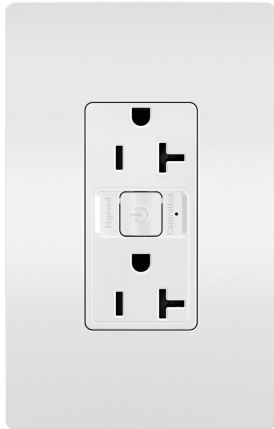

radiant Collection
radiant® Smart 20A Outlet with Netatmo, White
Part No. WNRR20WH

Features & Benefits

Smart Gateway REQUIRED

Control lamps or appliances from smartphones and tablets* with the Legrand Home + Control app. Even schedule them to turn on/off automatically, create groups, set scenes and monitor energy usage

Features ultra-reliable performance through a robust and dedicated mesh-network

Can be wired to extend control to all outlets downstream or load side

Protects children with a patented tamper-resistant shutter system that prevents improper insertion of foreign objects, complete with black "invisi-shutters" for an invisible effect

Available color options include White, Light Almond and Nickel

Screwless Wall Plate included. Coordinate with other designer switches and outlets available from the radiant® Collection for a cohesive, sophisticated look

Specifications

General Info

| | | | |
|-------------------|----------------|-----------------|-------------|
| Product Line | Pass & Seymour | Color | White |
| Finish | Matte | UPC Number | 78500728961 |
| Country Of Origin | China | Receptacle Type | Double |