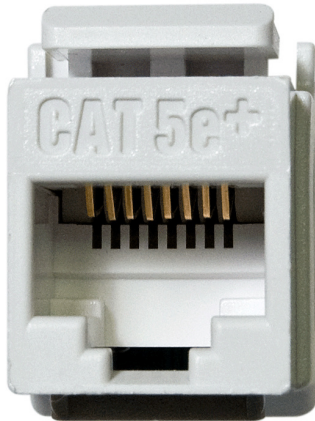

On-Q  
Category 5e RJ45 Keystone Connector, White, 50-Pack  
Part No. WP3450WH50

The vertical design of this high quality insert makes punchdown termination easy. The insert is for use in all Keystone wall plates and is available in multiple colors, as well as convenient contractor packs.

## Features & Benefits

Ensures Category 6 performance standard compliance

Rear retention caps ensure secure wire termination

Vertical design for easy punchdown termination

T568A and T568B wiring labels included

Meets Category 5e described in TIA/EIA-568-B.2

Insertion and extraction life is 750 Cycles Min

Jack housing is high-impact, flame resistant plastic, UL 94V-0

Spring wire is phosphor bronze alloy plated with 50 micro-inch of gold over 100 micro-inches of nickel