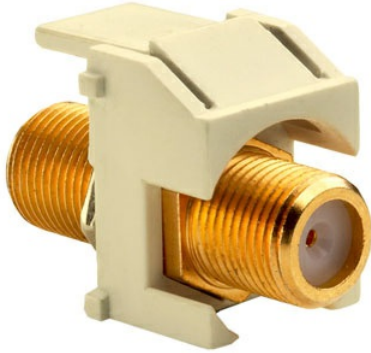

On-Q
Recessed Gold F-Connector, Light Almond
Part No. WP3480LA

This high quality insert is for use in all Keystone Wall Plates

Features & Benefits

Recessed hex nut does not allow for jack rotation

Specifications