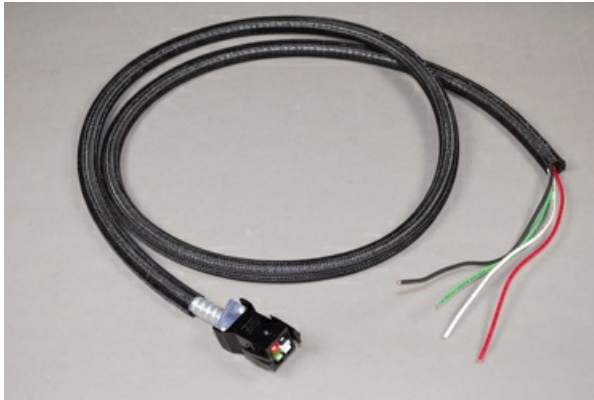

Wiremold
Hardwire Starter Cable
Part No. WSMPHWSC72

72", multi-circuit, black starter cable with cover with 12" leads on one end and a female connector on the other.

Specifications

General Info

UPC Number	786776178722	Country Of Origin	United States
Product Line	Wiremold	Application Sector	Commercial
Construction	Steel	Standard	UL Listed Manufactured Wiring Systems: File E1105 Guide QQVX, CSA Certified File 257563