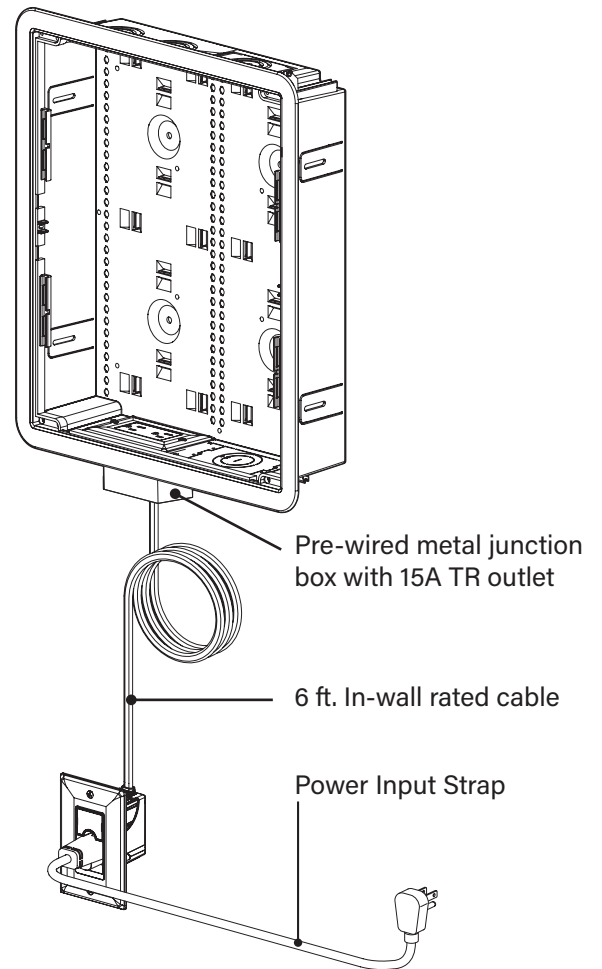

ON-Q Enclosure Inside In-Wall Power Kit

Bring power to your enclosure without modifying existing wiring. Power your streaming devices, switches, access points, and more right in the enclosure. No more dangling cords or power strips, this Enclosure In-Wall Power Kit brings power where you need it.

Before

After

What's Included:

- Junction box with pre-wired outlet
- 6ft. In-wall rated cable
- Power input module
- 6ft. Power cord
- Drywall saw
- Necessary hardware

Part Number	Enclosure In-Wall Power Kit
CPT7526-WH-R6	Extend power from existing outlet to media boxes without need to modify electrical wiring. Pre-wired 15A TR Outlet secures to media boxes and allows power & AV to hide inside the wall.
UPC	804428434863

Dimensions	
Product Height	11 in. / 27.94 cm
Product Length	8 in. / 20.32 cm
Product Depth	3.1 in. / 7.87 cm
Product Weight	1.16 lbs. / 0.526 kg

Compatible Products:
9" Dual-Purpose Enclosure
17" Dual-Purpose Enclosure