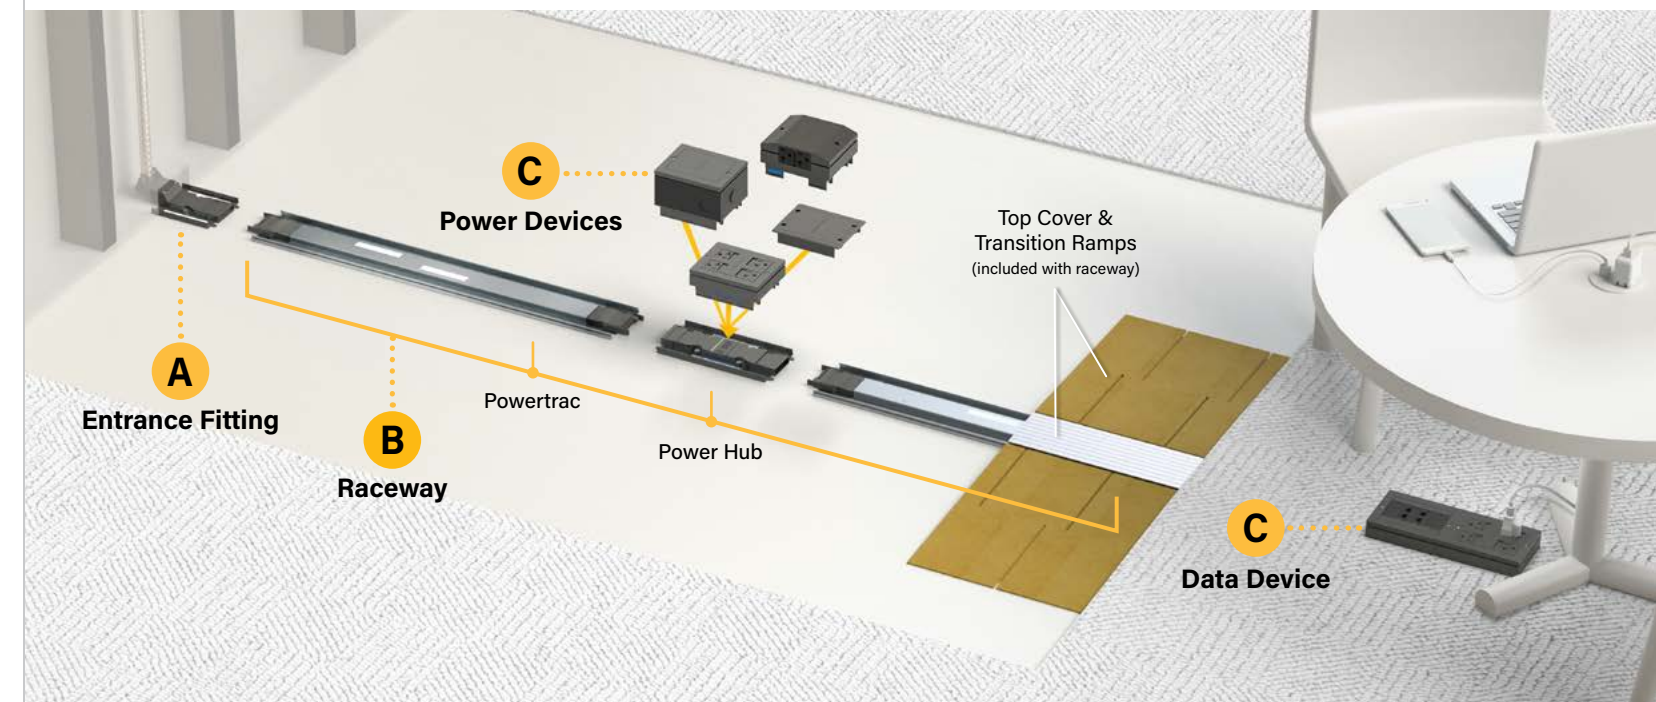

Entrance Options

Wall: In- or On-Wall Entrance options, or transition from 2400® or 4000® Series raceway systems.

Open Space: 4" Poke-Thru Entrance supports power and data from open spaces.