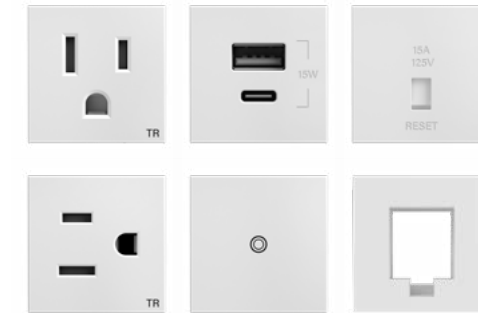

dash Furniture Power Center

Easily install into furniture, providing convenient access to power, data or control of nearby devices with the built-in switching controls.

- Available in two to six cube configurations
- Offered in either white or graphite finishes with matching trim plates
- Optional metallic finish trim plates available in stainless, bronze and brass
- Additional data connectivity available through Tracjack® or Keystone data frames
- Available with built-in switching controls for cord-connected loads