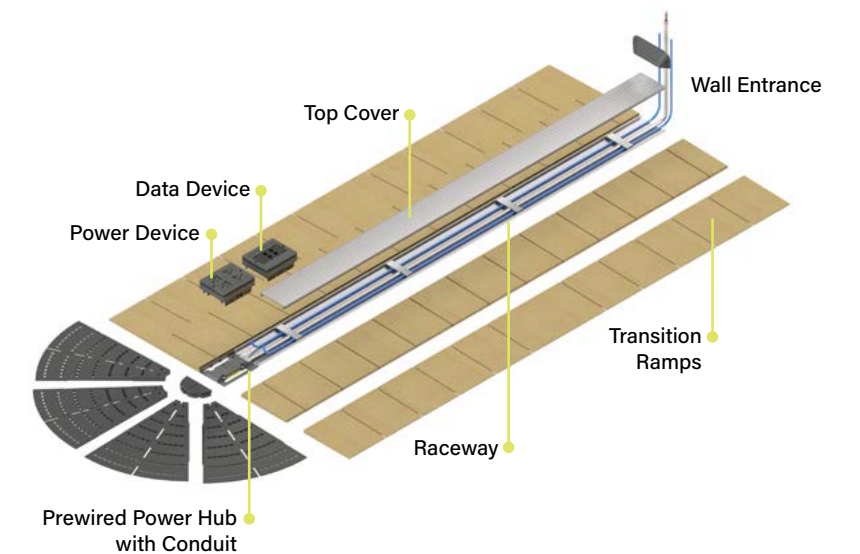

EXPRESS KITS

Floor-Based Power & Data Distribution Systems from Connectrac

The Connectrac Express Kits are a grab-and-go raceway that conveniently manages and conceals power and data cables on the floor. Each kit contains everything needed for installation, including prewired power, versatile data and low-profile transition ramps.

Express Kits are available in two installation options: under-carpet or on top of any flooring surface.

Complete Raceway Solution

The under-carpet system seamlessly conceals cords and cables under carpet tile. The on-floor system is a visible raceway that can be installed on top of any flooring surface.

Both systems are ADA compliant and are available in 6' lengths with 3' extensions available to reach desired length. It is recommended not to exceed 15', as the conduit is 25'.