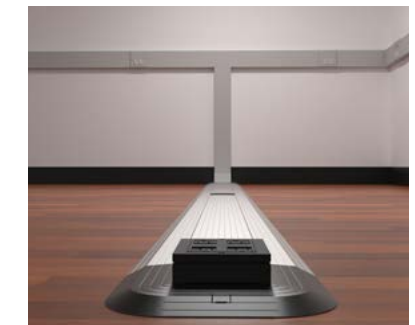

FLEX[®] RACEWAY SYSTEM

Floor-Based Power & Data Distribution Systems from Connectrac[®]

The Flex Raceway System is an innovative floor-based power and data distribution system for interior spaces. Flex is a prewired raceway that features expandable data capacity and interchangeable power devices that can be hot-swapped or completely removed at any time. With Flex, you can easily adapt power and data connectivity to suit the needs of any space.

Flex features expandable data capacity and interchangeable power devices that can easily be hot-swapped or completely removed, allowing users to quickly reconfigure layouts. Tamper-resistant device options are available for enhanced safety.

- Industry-standard steel and aluminum options
- Available in 10', 12' and 15' lengths
- Allows for in-field modifications, including device plates and height changes
- Custom poles available from 20' to 30' upon request