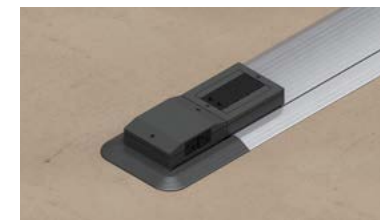

On-Floor Power Device includes 4 power outlets and up to 8 data keystone modules