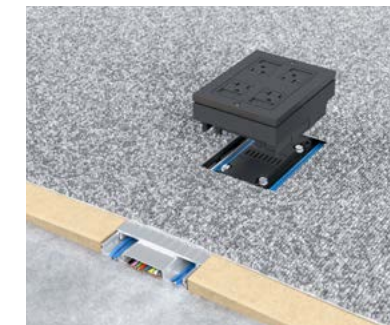

FLEX[®] RACEWAY SYSTEM

Floor-Based Power & Data Distribution Systems from Connectrac[®]

The Flex Raceway System is an innovative floor-based power and data distribution system for interior spaces. Flex is a prewired raceway that features expandable data capacity and interchangeable power devices that can be hot-swapped or completely removed at any time. With Flex, you can easily adapt power and data connectivity to suit the needs of any space.

Flex features expandable data capacity and interchangeable power devices that can easily be hot-swapped or completely removed, allowing users to quickly reconfigure layouts. Tamper-resistant device options are available for enhanced safety.

- Industry-standard steel and aluminum options
- Available in 10', 12' and 15' lengths
- Allows for in-field modifications, including device plates and height changes
- Custom poles available from 20' to 30' upon request