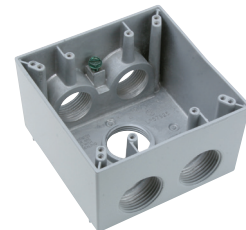

INDOOR USE

50A Weather-Resistant Electrical Outlet for EV Chargers (3894WREV)

Power Outlet Receptacle Opening, Stainless Steel (SS703)

OUTDOOR USE

50A Weather-Resistant Electrical Outlet for EV Chargers (3894WREV)