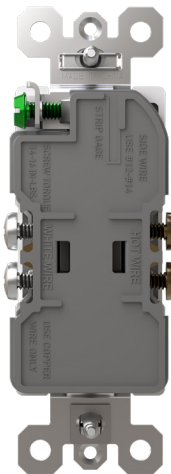

885TR20SW

### 885TR20S

Take a step up from standard with Legrand's 20A/125V radiant® Tamper Resistant, Self-Grounding, Duplex Outlet. This tamper-resistant duplex 20-amp outlet installs easily for the basic power every home needs, while elevating your space with the sleek, clean lines of radiant® for a sophisticated look. To help prevent improper insertion of foreign objects and comply with NEC Article 406.12, these receptacles feature black "invisi-shutters" that disappear for an invisible effect preferred by end users. This outlet also includes a self-grounding feature that makes it ideal for residential and multi-dwelling applications.

## Features & Benefits

- **Ideal for Residential Applications & Multi-Dwelling Units** where 20A devices are required
- **Meets National Electric Code®** Tamper-Resistant requirements per Article 406.12
- **Black "Invisi-Shutters"** disappear for an invisible effect
- **Protects Children:** dual mechanical shutter system helps prevent insertion of foreign objects
- **Side Wire Only:** accepts #12 - #14 AWG (note: #12AWG required for installation on 20A circuit)
- **Robust Design:** long-term blade retention
- **Captive Washer** prevents mounting screw from falling out
- **Auto-ground clip** assures positive ground
- **Easily accessed break-off line contact tabs** for fast and easy split circuit wiring
- **Backed-out tri drive terminal screws** for faster installation
- **Quickloop wire looping aid** for ease of wiring
- **Impact resistant** thermoplastic face
- **Pair with a screwless radiant® wall plate** and coordinate with other designer switches & outlets from the collection for a cohesive look

#### Materials

Paddle/Face	PVC
Body	PVC
Line Contacts	Brass .030"
Mounting Strap	Zinc Plated Steel .040"
Ground Contacts	Brass
Tamper Resistant Shutters	Thermoplastic (Delrin)
Terminal Screws	#8 Tri-Drive Steel
Ground Screw	#8 Hex Tri-Drive Steel
Auto Ground Clip	Stainless Steel
Mounting Screws	#6 Tri-Drive Steel