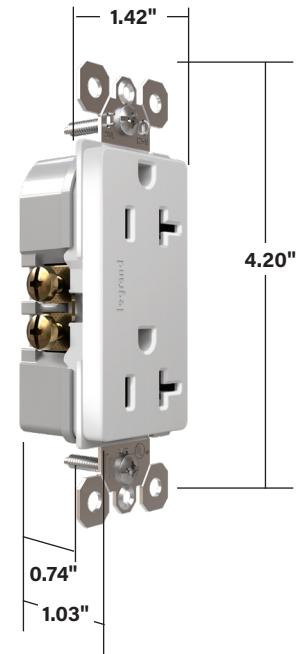

Technical Information

Performance

Electrical

Maximum Working Voltage	125V
Current Interrupting	20A
Dielectric Withstand Voltage	2000V Minimum
Temperature Rise	30° Max
Self-Grounding	Yes

Mechanical

Terminal Identification	In accordance with UL498 (Brass, White, Green)
Terminal Accommodation	#12 - #14 AWG solid & stranded
Termination Method	Side Wire Only
Screw Torque Requirement	14-16 in-lbs
Unit Weight	.127 lbs
Depth into Wall Box	0.74"

Environmental

Operating Temperature	Max Continuous +60°C, min -40°C without impact
Flammability	UL94 V2
Application	Indoor Use Only
RoHS Compliant	Yes
Prop65 Warning	No
Country of Origin	China

Materials

Paddle/Face	PVC
Body	PVC
Line Contacts	Brass .030"
Mounting Strap	Zinc Plated Steel .040"
Ground Contacts	Brass
Tamper Resistant Shutters	Thermoplastic (Delrin)
Terminal Screws	#8 Tri-Drive Steel
Ground Screw	#8 Hex Tri-Drive Steel
Auto Ground Clip	Stainless Steel
Mounting Screws	#6 Tri-Drive Steel

885TR20SW

2 Pole, 3 Wire

**NEMA
5-20R**

Warranty

1 Year