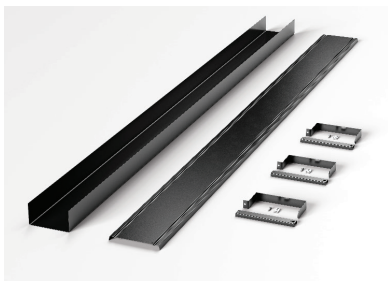

The first of its kind on the market, the Security Kit easily converts sections of existing wire mesh tray into a completely enclosed secured run. This single-supplier solution simplifies the installation process by eliminating both the need for combining different types of tray and the hassle of coordinating multiple suppliers.

For more information,
scan the QR code

FEATURES AND BENEFITS:

- **Single-Source Supplier:** Kit contains everything needed for installation including a solid steel cover, solid steel 3-sided insert and secure connectors that attach using tamper-proof screws.
- **Durable Finishes:** Available in pre-galvanized or black finishes that help extend the lifespan of the product.
- **3-Sided Steel Insert:** Lays inside the wire mesh tray and protects cables from the bottom and the sides.
- **Steel Cover:** Encloses the top of tray for enhanced security that prohibits unauthorized access.
- **Steel Connectors:** Include tamper-proof hardware that holds the fully secured system in place.
- **Versatile Compatibility:** Easily converts sections of existing wire mesh tray system into a completely enclosed, secured run.

- High-security areas
- Government buildings
- Financial institutions
- Lobbies
- Hospitals
- Correctional intuitions
- Any environment where additional security is needed or preferred

SECURITY KIT COMPONENTS **Wire Mesh Tray NOT included in kit*

STEEL INSERT

- 10-ft lengths
- Widths compatible with wire mesh tray
- Encloses bottom and two sides of the cable tray

STEEL COVER

- 10-ft lengths
- Widths compatible with wire mesh tray
- Prevents access to cables from the top