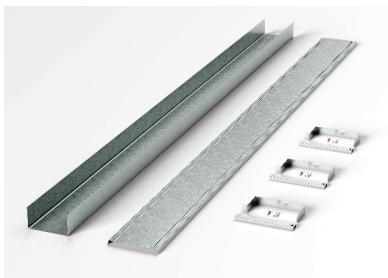

The first of its kind on the market, the Security Kit easily converts sections of existing wire mesh tray into a completely enclosed secured run. This single-supplier solution simplifies the installation process by eliminating both the need for combining different types of tray and the hassle of coordinating multiple suppliers.

For more information,
scan the QR code

FEATURES AND BENEFITS:

- **Single-Source Supplier:** Kit contains everything needed for installation including a solid steel cover, solid steel 3-sided insert and secure connectors that attach using tamper-proof screws.
- **Durable Finishes:** Available in pre-galvanized or black finishes that help extend the lifespan of the product.
- **3-Sided Steel Insert:** Lays inside the wire mesh tray and protects cables from the bottom and the sides.
- **Steel Cover:** Encloses the top of tray for enhanced security that prohibits unauthorized access.
- **Steel Connectors:** Include tamper-proof hardware that holds the fully secured system in place.
- **Versatile Compatibility:** Easily converts sections of existing wire mesh tray system into a completely enclosed, secured run.

- High-security areas
- Government buildings
- Financial institutions
- Lobbies
- Hospitals
- Correctional intuitions
- Any environment where additional security is needed or preferred

SECURITY KIT COMPONENTS **Wire Mesh Tray NOT included in kit*

STEEL INSERT

- 10-ft lengths
- Widths compatible with wire mesh tray
- Encloses bottom and two sides of the cable tray

STEEL COVER

- 10-ft lengths
- Widths compatible with wire mesh tray
- Prevents access to cables from the top