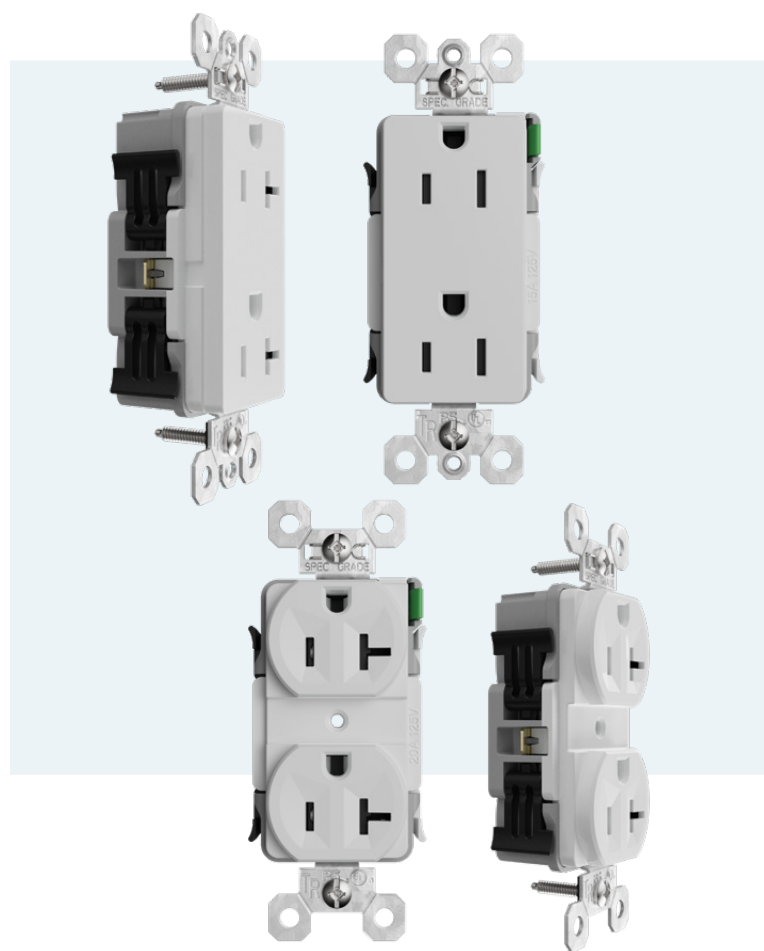

ORDERING INFORMATION